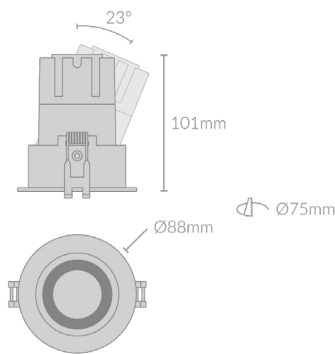

MODO ADJUSTABLE DEEP RECESSED 88

Specifications

Mounting	Recessed Mounting
Wattage	9/15W
Voltage	240V
Dimensions	(D) Ø88mm x (H) 101/174mm Cut Out - Ø75mm
Finish	Black/White
Inner Trim Finish	N/A
CCT	2700K/3000K/3500K/4000K
Beam Angle	15°/24°/38°/50°
Material	Aluminum
Driver	Remote
IP Rating	IP20
UGR	<19
Luminous Flux	765/1275lm
CRI	>92+
Accessories	Honeycomb Lens, Soft Lens
Colour Deviation	<2 SDCM

Lifetime	50,000 hours
Adjustability	
Control Gear	TRIAC, DALI
Warranty	5 years

Product Accessories

<p>Honeycomb Lense</p> 	<p>Soft Lense</p> 		
--	---	--	--

Product Code

Example - MODO.ADR088.9.BLK.27.12.HCMB.TRIAC

Product	Wattage	Finish	CCT	Beam Angle	Accessories	Control Gear
MODO.ADR088	9(W)	BLK (Black)	27 (00K)	15(°)	HCMB (Honeycomb)	TRIAC (TRIAC)
	15(W)	WHT (White)	30 (00K)	24(°)	SFLS (Soft Lense)	DALI (DALI)
			35 (00K)	38(°)		
			40 (00K)	50(°)		