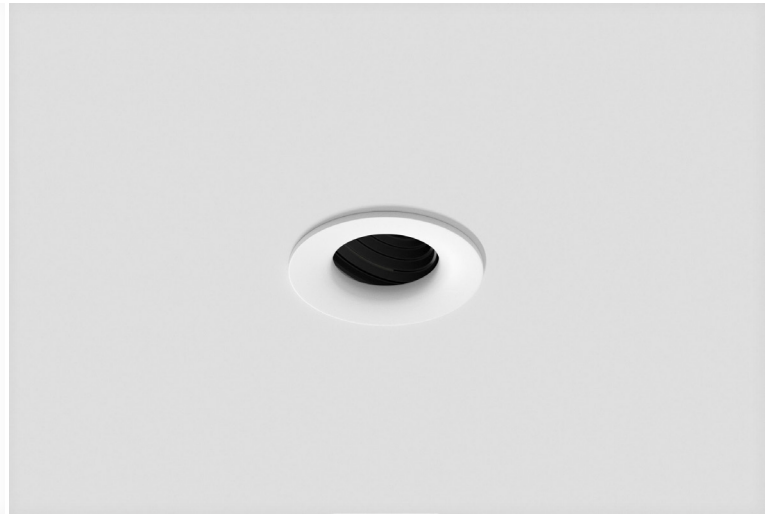

MODO ADJUSTABLE DEEP RECESSED 88

Specifications

Mounting	Recessed Mounting
Wattage	9/15W
Voltage	240V
Dimensions	(D) Ø88mm x (H) 101/174mm Cut Out - Ø75mm
Finish	Black/White
Inner Trim Finish	N/A
CCT	2700K/3000K/3500K/4000K
Beam Angle	15°/24°/38°/50°
Material	Aluminum
Driver	Remote
IP Rating	IP20
UGR	<19
Luminous Flux	765/1275lm
CRI	>92+
Accessories	Honeycomb Lens, Soft Lens
Colour Deviation	<2 SDCM

Lifetime	50,000 hours
Adjustability	
Control Gear	TRIAC, DALI
Warranty	5 years

Product Accessories

<p>Honeycomb Lense</p> 	<p>Soft Lense</p> 		
--	---	--	--

Product Code

Example - MODO.ADR088.9.BLK.27.12.HCMB.TRIAC

Product	Wattage	Finish	CCT	Beam Angle	Accessories	Control Gear
MODO.ADR088	9(W)	BLK (Black)	27 (00K)	15(°)	HCMB (Honeycomb)	TRIAC (TRIAC)
	15(W)	WHT (White)	30 (00K)	24(°)	SFLS (Soft Lense)	DALI (DALI)
			35 (00K)	38(°)		
			40 (00K)	50(°)		