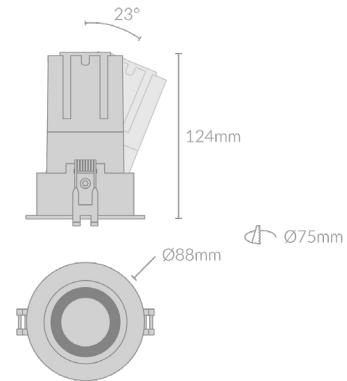

MODO ADJUSTABLE DEEP RECESSED 88

Specifications

Mounting	Recessed Mounting
Wattage	9/15W
Voltage	240V
Dimensions	(D) Ø88mm x (H) 101/174mm Cut Out - Ø75mm
Finish	Black/White
Inner Trim Finish	N/A
CCT	2700K/3000K/3500K/4000K
Beam Angle	15°/24°/38°/50°
Material	Aluminum
Driver	Remote
IP Rating	IP20
UGR	<19
Luminous Flux	765/1275lm
CRI	>92+
Accessories	Honeycomb Lens, Soft Lens
Colour Deviation	<2 SDCM

Lifetime	50,000 hours
Adjustability	
Control Gear	TRIAC, DALI
Warranty	5 years

Product Accessories

<p>Honeycomb Lense</p> 	<p>Soft Lense</p> 		
--	---	--	--

Product Code

Example - MODO.ADR088.9.BLK.27.12.HCMB.TRIAC

Product	Wattage	Finish	CCT	Beam Angle	Accessories	Control Gear
MODO.ADR088	9(W)	BLK (Black)	27 (00K)	15(°)	HCMB (Honeycomb)	TRIAC (TRIAC)
	15(W)	WHT (White)	30 (00K)	24(°)	SFLS (Soft Lense)	DALI (DALI)
			35 (00K)	38(°)		
			40 (00K)	50(°)		