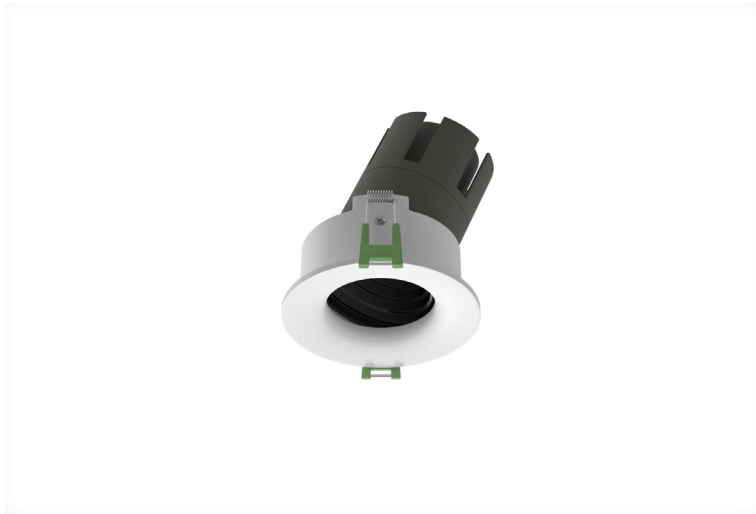

MODO ADJUSTABLE DEEP RECESSED 88

Specifications

Mounting	Recessed Mounting
Wattage	9/15W
Voltage	240V
Dimensions	(D) Ø88mm x (H) 101/174mm Cut Out - Ø75mm
Finish	Black/White
Inner Trim Finish	N/A
CCT	2700K/3000K/3500K/4000K
Beam Angle	15°/24°/38°/50°
Material	Aluminum
Driver	Remote
IP Rating	IP20
UGR	<19
Luminous Flux	765/1275lm
CRI	>92+
Accessories	Honeycomb Lens, Soft Lens
Colour Deviation	<2 SDCM

Lifetime	50,000 hours
Adjustability	
Control Gear	TRIAC, DALI
Warranty	5 years

Product Accessories

<p>Honeycomb Lense</p> 	<p>Soft Lense</p> 		
--	---	--	--

Product Code

Example - MODO.ADR088.9.BLK.27.12.HCMB.TRIAC

Product	Wattage	Finish	CCT	Beam Angle	Accessories	Control Gear
MODO.ADR088	9(W)	BLK (Black)	27 (00K)	15(°)	HCMB (Honeycomb)	TRIAC (TRIAC)
	15(W)	WHT (White)	30 (00K)	24(°)	SFLS (Soft Lense)	DALI (DALI)
			35 (00K)	38(°)		
			40 (00K)	50(°)		