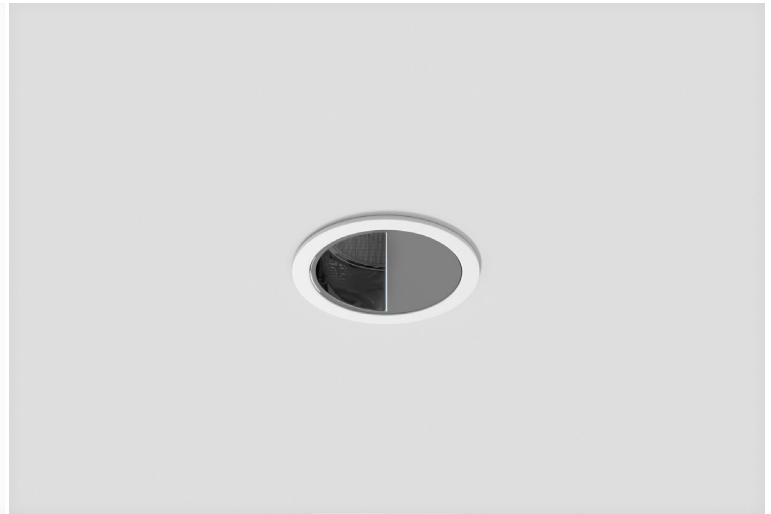

MODO ANTI-GLARE WALL WASHER R85

Specifications

Mounting	Recessed Mounting	Colour Deviation	<2 SDCM
Wattage	15W	Lifetime	50,000 hours
Voltage	240V	Adjustability	
Dimensions	(D) Ø85mm x (H) 102mm	Control Gear	TRIAC, DALI
	Cut Out - Ø75mm	Warranty	5 years
Finish	Black/White		
Inner Trim Finish	Anthracite/Chrome		
CCT	2700K/3000K/3500K/4000K		
Beam Angle	Wall Wash		
Material	Aluminum		
Driver	Remote		
Driver Dimensions	(L) 110mm x (W) 42mm x (H) 24mm		
IP Rating	IP20		
UGR	<19		
Luminous Flux	1275lm		
CRI	>92+		
Accessories			

Product Code

Example: MODO.AGWWR085.15.BLK.ATH.27.WW.TRIAC

Product	Wattage	Finish	Inner Trim	CCT	Beam Angle	Control Gear
MODO.AGWWR085	15(W)	BLK (Black) WHT (White)	ATH (Anthracite) CHM (Chrome)	27 (00K) 30 (00K) 35 (00K) 40 (00K)	WW(Wall Wash)	TRIAC (TRIAC) DALI (DALI)