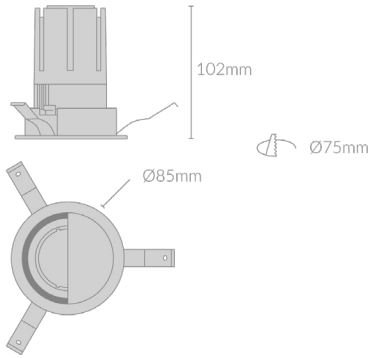

MODO ANTI-GLARE WALL WASHER R85

Specifications

Mounting	Recessed Mounting	Colour Deviation	<2 SDCM
Wattage	15W	Lifetime	50,000 hours
Voltage	240V	Adjustability	
Dimensions	(D) Ø85mm x (H) 102mm	Control Gear	TRIAC, DALI
	Cut Out - Ø75mm	Warranty	5 years
Finish	Black/White		
Inner Trim Finish	Anthracite/Chrome		
CCT	2700K/3000K/3500K/4000K		
Beam Angle	Wall Wash		
Material	Aluminum		
Driver	Remote		
Driver Dimensions	(L) 110mm x (W) 42mm x (H) 24mm		
IP Rating	IP20		
UGR	<19		
Luminous Flux	1275lm		
CRI	>92+		
Accessories			

Product Code

Example: MODO.AGWWR085.15.BLK.ATH.27.WW.TRIAC

Product	Wattage	Finish	Inner Trim	CCT	Beam Angle	Control Gear
MODO.AGWWR085	15(W)	BLK (Black) WHT (White)	ATH (Anthracite) CHM (Chrome)	27 (00K) 30 (00K) 35 (00K) 40 (00K)	WW(Wall Wash)	TRIAC (TRIAC) DALI (DALI)