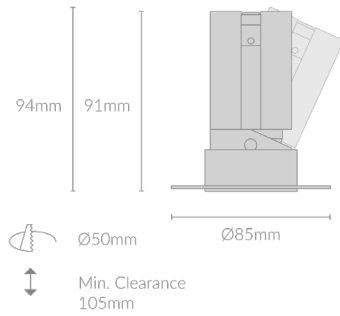

HIRO ANTI-GLARE TRIMLESS TILT R56

Specifications

Mounting	Recessed Mounting	Accessories	Honeycomb Lens, Soft Lens, Diffuser Lens, Clear Lens
Wattage	8W	Colour Deviation	<2 SDCM
Voltage	240V	Lifetime	50,000 hours
Dimensions	(D) Ø80mm x (H) 91mm Cut Out - Ø50mm	Adjustability	
Finish	Black/White	Control Gear	TRIAC, DALI
Inner Trim Finish	Matte White/Chrome/ Matte Black/Custom	Warranty	5 years
CCT	2700K/3000K/3500K/4000K		
Beam Angle	15°/24°/36°/45°		
Material	Aluminum		
Driver	Remote		
Driver Dimensions	(L) 110mm x (W) 42mm x (H) 24mm		
IP Rating	IP20		
UGR	<19		
Luminous Flux	667lm		
CRI	>92+		

Product Accessories

Honeycomb Lens

Soft Lens

Diffuser Lens

Clear Lens

Product Code

Example: HIRO.ASR056.8.BLK.ATH.27.15.HCMB.TRIAC

Product	Wattage	Finish	CCT	Beam Angle	Accessories	Control Gear
HIRO.ASR056	8(W)	BLK (Black) WHT (White)	27 (00K) 30 (00K) 35 (00K) 40 (00K)	15(°) 24(°) 36(°) 45(°)	HCMB (Honeycomb Lens) SFLS (Soft Lens) DFLS (Diffuser Lens) CLLS (Clear Lens)	TRIAC (TRIAC) DALI (DALI)