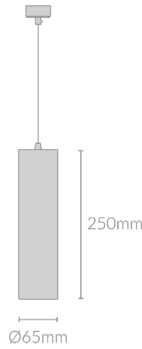

# MINO SUSPENDED R65

## Specifications

Mounting	Suspension Mounting	Accessories	Honeycomb Lens, Soft Lens, Diffuser Lens, Tube
Wattage	12W	Control Gear	TRIAC, DALI
Voltage	240V	Warranty	3 years
Dimensions	(D) $\text{Ø}65\text{mm}$ x (H) $250\text{mm}$		
Finish	Black/White		
Inner Trim Finish	Black/White/Anthracite		
CCT	2700K/3000K/4000K/5000K		
Beam Angle	$15^\circ/24^\circ/36^\circ/60^\circ$		
Material	Aluminum		
Driver	Inbuilt		
IP Rating	IP20		
UGR			
Luminous Flux	1080lm		
CRI	>92+		
Colour Deviation	<2 SDCM		
Lifetime	50,000 hours		
Adjustability			

## Product Code

Example - MINO.SPR65.12.BLK.BLK.27.15.HCMB.TRIAC

Product	Wattage	Finish	Inner Trim	CCT	Beam Angle	Accessories	Control Gear
MINO.SPR65	12(W)	BLK (Black) WHT (White)	BLK (Black) WHT (White) ATH (Anthracite)	27 (00K) 30 (00K) 35 (00K) 40 (00K)	15° 24° 36° 60°	HCMB (Honeycomb Lens) SFLS (Honeycomb Lens) DFLS (Diffuser Lens) TUBE (Tube)	TRIAC (TRIAC) DALI (DALI)