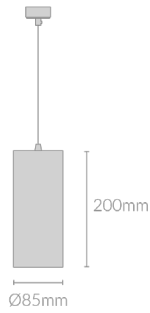

# MINO SUSPENDED R85

## Specifications

Mounting	Suspension Mounting	Accessories	Honeycomb Lens, Soft Lens, Diffuser Lens, Tube
Wattage	15W	Control Gear	TRIAC, DALI
Voltage	240V	Warranty	3 years
Dimensions	(D) Ø85mm x (H) 200mm		
Finish	Black/White		
Inner Trim Finish	Black/White/Anthracite		
CCT	2700K/3000K/4000K/5000K		
Beam Angle	15°/24°/36°/60°		
Material	Aluminum		
Driver	Inbuilt		
IP Rating	IP20		
UGR			
Luminous Flux	1330lm		
CRI	>92+		
Colour Deviation	<2 SDCM		
Lifetime	50,000 hours		
Adjustability			

## Product Code

Example - MINO.SPR85.15.BLK.BLK.27.15.HCMB.TRIAC

Product	Wattage	Finish	Inner Trim	CCT	Beam Angle	Accessories	Control Gear
MINO.SPR85	15(W)	BLK (Black) WHT (White)	BLK (Black) WHT (White) ATH (Anthracite)	27 (00K) 30 (00K) 35 (00K) 40 (00K)	15° 24° 36° 60°	HCMB (Honeycomb Lens) SFLS (Honeycomb Lens) DFLS (Diffuser Lens) TUBE (Tube)	TRIAC (TRIAC) DALI (DALI)