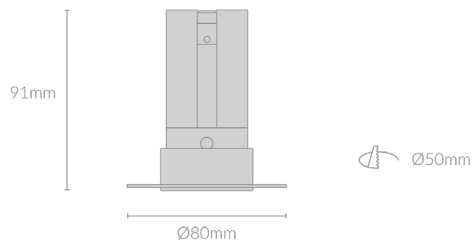

MODO ANTI-GLARE DEEP RECESSED TRIMLESS R56

Specifications

Mounting	Plaster Recessed Mounting	Colour Deviation	<2 SDCM
Wattage	8W	Lifetime	50,000 hours
Voltage	240V	Adjustability	
Dimensions	(D) Ø56mm x (H) 91mm Cut Out - Ø50mm	Control Gear	TRIAC, DALI
Finish	Black/White	Warranty	5 years
Inner Trim Finish	Matte White/Chrome/ Matte Black/Custom		
CCT	3000K		
Beam Angle	15°/24°/36°/45°		
Material	Aluminum		
Driver	Remote		
IP Rating	IP20		
UGR	<19		
Luminous Flux	717lm		
CRI	>92+		
Accessories	Honeycomb Lense, Soft Lense, Diffuser Lense, Clear Lense		

Product Accessories

Honeycomb Lens

Soft Lens

Diffuser Lens

Clear Lens

Product Code

Example: MODO.AGDRTR056.8.BLK.MWH.30.15.HCMB.TRIAC

Product	Wattage	Finish	Inner Trim	CCT	Beam Angle	Accessories	Control Gear
MODO.AGDRTR056	8(W)	BLK (Black) WHT (White)	MWH (Matte White) CHM (Chrome) MBK (Matte Black) CTM (Custom)	30 (00K)	15° 24° 36° 45°	HCMB (Honeycomb Lens) SFLS (Soft Lens) DFLS (Diffuser Lens) CLLS (Clear Lens)	TRIAC (TRIAC) DALI (DALI)