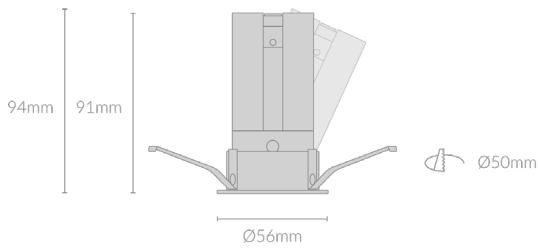

MODO ANTI-GLARE TILT R56

Specifications

Mounting	Recessed Mounting	Colour Deviation	<2 SDCM
Wattage	8W	Lifetime	50,000 hours
Voltage	240V	Adjustability	
Dimensions	(D) Ø56mm x (H) 91mm	Control Gear	TRIAC, DALI
	Cut Out - Ø50mm	Warranty	5 years
Finish	Black/White		
Inner Trim Finish	Matte White/Chrome/ Matte Black/Custom		
CCT	3000K		
Beam Angle	15°/24°/36°/45°		
Material	Aluminum		
Driver	Remote		
IP Rating	IP20		
UGR	<19		
Luminous Flux	717lm		
CRI	>92+		
Accessories	Honeycomb Lense, Soft Lense, Diffuser Lense, Clear Lense		