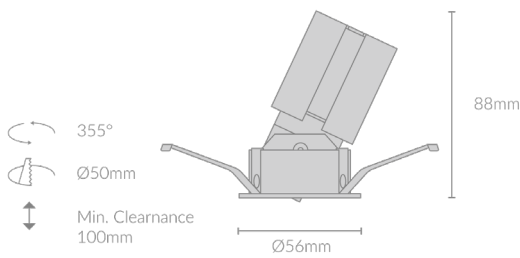

# HIRO ADJUSTABLE SPOTLIGHT R56

## Specifications

Mounting	Recessed Mounting
Wattage	9W
Voltage	240V
Dimensions	(D) Ø56mm x (H) 88mm Cut Out - Ø50mm
Finish	Black/White
Inner Trim Finish	N/A
CCT	2700K/3000K/3500K/4000K
Beam Angle	10°/15°/24°/36°/45°/55°
Material	Aluminum
Driver	Remote
Driver Dimensions	(L) 110mm x (W) 42mm x (H) 24mm
IP Rating	IP20
UGR	<19
Luminous Flux	469lm
CRI	>92+
Accessories	Honeycomb Lense, Soft Lense, Diffuser Lense