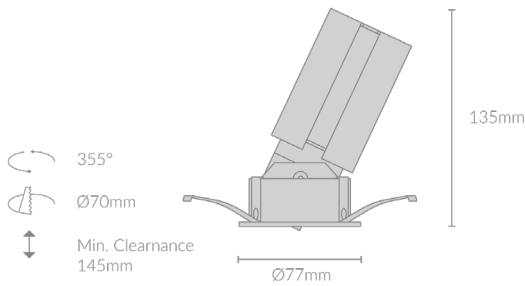

HIRO ADJUSTABLE SPOTLIGHT R77

Specifications

Mounting	Recessed Mounting
Wattage	18W
Voltage	240V
Dimensions	(D) Ø77mm x (H) 135mm Cut Out - Ø70mm
Finish	Black/White
Inner Trim Finish	N/A
CCT	2700K/3000K/3500K/4000K
Beam Angle	15°/24°/36°/55°
Material	Aluminum
Driver	Remote
Driver Dimensions	(L) 110mm x (W) 42mm x (H) 24mm
IP Rating	IP20
UGR	<19
Luminous Flux	1848lm
CRI	>92+
Accessories	Honeycomb Lense, Soft Lense, Diffuser Lense

Colour Deviation	<2 SDCM
Lifetime	50,000 hours
Adjustability	
Control Gear	TRIAC, DALI
Warranty	5 years

Product Accessories

<p>Honeycomb Lens</p> 	<p>Soft Lens</p> 	<p>Diffuser Lens</p> 	
---	--	---	--

Product Code

Example: HIRO.ASR077.18.BLK.27.15.HCMB.TRIAC

Product	Wattage	Finish	CCT	Beam Angle	Accessories	Control Gear
HIRO.ASR077	18(W)	BLK (Black) WHT (White)	27 (00K) 30 (00K) 35 (00K) 40 (00K)	15(°) 24(°) 36(°) 55(°)	HCMB (Honeycomb Lens) SFLS (Soft Lens) DFLS (Diffuser Lens)	TRIAC (TRIAC) DALI (DALI)