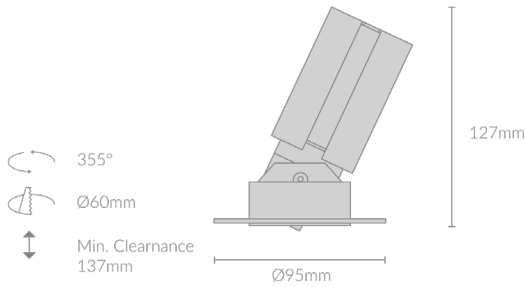

HIRO ADJUSTABLE SPOTLIGHT TRIMLESS R66

Specifications

Mounting	Plaster Recessed Mounting
Wattage	14W
Voltage	240V
Dimensions	(D) Ø95mm x (H) 127mm Cut Out - Ø60mm
Finish	Black/White
Inner Trim Finish	Matte White/Chrome/ Matte Black/Custom
CCT	2700K/3000K/3500K/4000K
Beam Angle	15°/24°/36°/45°
Material	Aluminum
Driver	Remote
Driver Dimensions	(L) 110mm x (W) 42mm x (H) 24mm
IP Rating	IP20
UGR	<19
Luminous Flux	1082lm
CRI	>92+
Accessories	Honeycomb Lense, Soft Lense, Diffuser Lense

Colour Deviation	<2 SDCM
Lifetime	50,000 hours
Adjustability	
Control Gear	TRIAC, DALI
Warranty	5 years

Product Accessories

Honeycomb Lens	Soft Lens	Diffuser Lens	
			

Product Code

Example: HIRO.ASTR066.14.BLK.27.15.HCMB.TRIAC