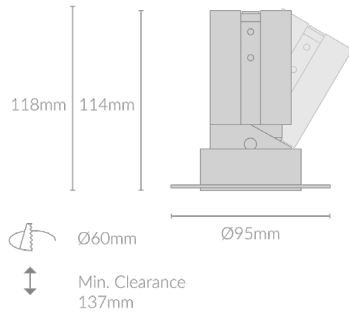

# HIRO ANTI-GLARE TRIMLESS TILT R66

## Specifications

Mounting	Recessed Mounting	Accessories	Honeycomb Lens, Soft Lens, Diffuser Lens
Wattage	12W	Colour Deviation	<2 SDCM
Voltage	240V	Lifetime	50,000 hours
Dimensions	(D) Ø95mm x (H) 114mm Cut Out - Ø60mm	Adjustability	
Finish	Black/White	Control Gear	TRIAC, DALI
Inner Trim Finish	Anthracite/Matte Silver/Matte White/Chrome/ Matte Black/Matte Gold/Custom	Warranty	5 years
CCT	2700K/3000K/3500K/4000K		
Beam Angle	15°/24°/36°/45°/55°		
Material	Aluminum		
Driver	Remote		
Driver Dimensions	(L) 110mm x (W) 42mm x (H) 24mm		
IP Rating	IP20		
UGR	<19		
Luminous Flux	1082lm		
CRI	>92+		

## Product Code

Example: MODO.AGTTR066.12.BLK.ATH.27.15.HCMB.TRIAC

Product	Wattage	Finish	Inner Trim	CCT	Beam Angle	Accessories	Control Gear
MODO.AGTTR066	12(W)	BLK (Black)	ATH (Anthracite)	27 (00K)	15(°)	HCMB (Honeycomb Lens)	TRIAC (TRIAC)
		WHT (White)	MSV (Matte Silver)	30 (00K)	24(°)	SFLS (Soft Lens)	DALI (DALI)
			MWH (Matte White)	35 (00K)	36(°)	DFLS (Diffuser Lens)	
			CHM (Chrome)	40 (00K)	45(°)		
			MBK (Matte Black)		55(°)		
			MGD (Matte Gold)				
			CTM (Custom)				