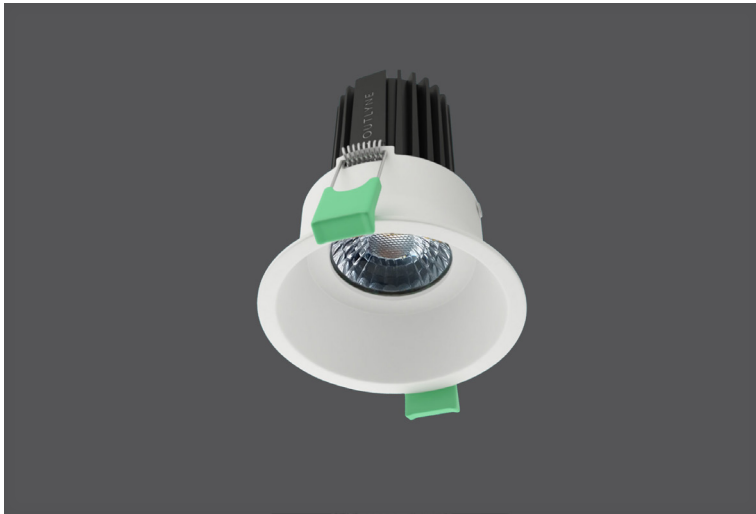

KA12 12 FIXED RECESSED

Specifications

Mounting	Recessed Mounting
Wattage	12W
Voltage	240V
Dimensions	(D) Ø85mm x (H) 115.5mm
Cut Out Dimensions	(D) Ø75mm
Finish	White
CCT	3000K/4000K/5000K
Beam Angle	60°
Material	Aluminum
Driver	Remote
IP Rating	IP23
Luminous Flux	960lm
CRI	>80
Colour Deviation	<2 SDCM
Lifetime	35,000 hours
Adjustability	
Control Gear	TRIAC

Warranty

3 years

Product Code

Example - KAST.12FR.12.BLK.30.60.TRIAC

Product	Wattage	Finish	CCT	Beam Angle	Control Gear
KAST.12FR	12(W)	WHT (White)	30 (00K) 40 (00K) 50 (00K)	60(°)	TRIAC (TRIAC)