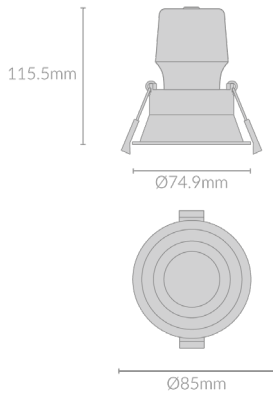

KA12 12 FIXED RECESSED

Specifications

Mounting	Recessed Mounting
Wattage	12W
Voltage	240V
Dimensions	(D) Ø85mm x (H) 115.5mm
Cut Out Dimensions	(D) Ø75mm
Finish	White
CCT	3000K/4000K/5000K
Beam Angle	60°
Material	Aluminum
Driver	Remote
IP Rating	IP23
Luminous Flux	960lm
CRI	>80
Colour Deviation	<2 SDCM
Lifetime	35,000 hours
Adjustability	
Control Gear	TRIAC

Warranty

3 years

Product Code

Example - KAST.12FR.12.BLK.30.60.TRIAC

Product	Wattage	Finish	CCT	Beam Angle	Control Gear
KAST.12FR	12(W)	WHT (White)	30 (00K) 40 (00K) 50 (00K)	60(°)	TRIAC (TRIAC)