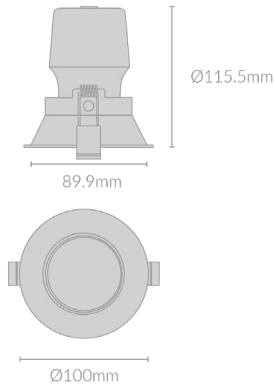

KA12 RECESSED

Specifications

Mounting	Recessed Mounting
Wattage	12W
Voltage	240V
Dimensions	(D) Ø100mm x (H) 115.5mm
Cut Out Dimensions	(D) Ø95mm
Finish	White
CCT	3000K/4000K/5000K
Beam Angle	60°
Material	Aluminum
Driver	Remote
IP Rating	IP23
Luminous Flux	960lm
CRI	>80
Colour Deviation	<2 SDCM
Lifetime	35,000 hours
Adjustability	
Control Gear	TRIAC

Warranty	3 years
----------	---------

Product Code

Example - KAST.12R.12.BLK.30.60.TRIAC

Product

KAST.12R

Wattage

12(W)

Finish

WHT (White)

CCT

30 (00K)

40 (00K)

50 (00K)

Beam Angle

60(°)

Control Gear